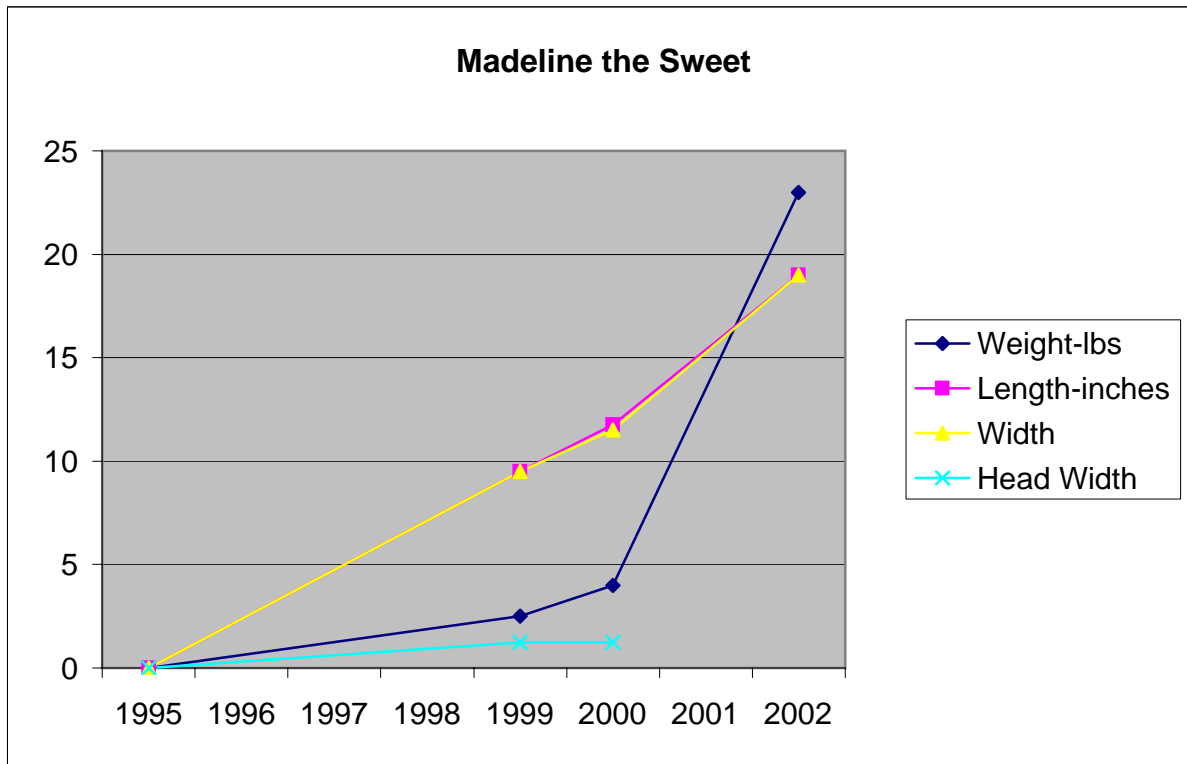

HANK THE TANK

Date	Weight-lbs	Length-inches	Width	Head Width
1-Feb-93	0	0	0	0
4-Jul-94	1.7	6	6	1.25
8/1/1999	50	26.5	23	2.5
11/25/2000	63	26.5	24	2.75
10/11/2002	83	30.5	27.5	

MADELINE

Date	Weight-lbs	Length-inches	Width	Head Width
4/1/1995	0	0	0	0
8/1/1999	2.5	9.5	9.5	1.25
11/25/2000	4	11.75	11.5	1.25
10/11/2002	23	19	19	19

Madeline (a male) was growing while in the company of a larger, intimidating tortoise.

BUDDY

Date	Weight-lbs	Length-inches	Width	Head Width
1-Feb-93	<i>Buddy arrives - no measurements taken</i>			
4-Jul-94	2.9	5	5	
5/24/1995	3.75	10	10	
8/15/1996	14	15	15	
7/4/1997	22	20	20	
8/1/1999	46	24.5	22.5	2.5
11/25/2000	50	27	25	3
9/28/2002	76	30	28	3.25
9/21/2003	80	31	28	3.25

Highlighted fields = approximations

Series: 1=Weight 2=CL Length
3=PL Length 4=Head Width