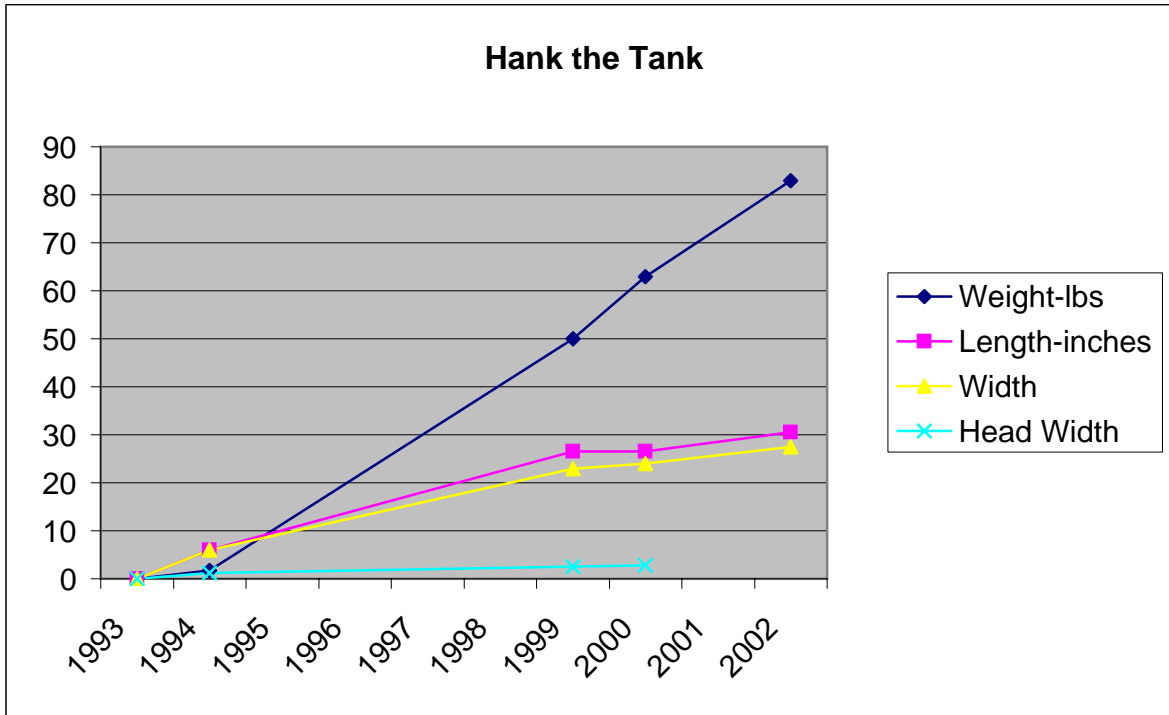

HANK THE TANK

Date	Weight-lbs	Length-inches	Width	Head Width
1-Feb-93	0	0	0	0
4-Jul-94	1.7	6	6	1.25
8/1/1999	50	26.5	23	2.5
11/25/2000	63	26.5	24	2.75
10/11/2002	83	30.5	27.5	

MADELINE

Date	Weight-lbs	Length-inches	Width	Head Width
4/1/1995	0	0	0	0
8/1/1999	2.5	9.5	9.5	1.25
11/25/2000	4	11.75	11.5	1.25
10/11/2002	23	19	19	19

Madeline (a male) was growing while in the company of a larger, intimidating tortoise.

BUDDY

Date	Weight-lbs	Length-inches	Width	Head Width
1-Feb-93	<i>Buddy arrives - no measurements taken</i>			
4-Jul-94	2.9	5	5	
5/24/1995	3.75	10	10	
8/15/1996	14	15	15	
7/4/1997	22	20	20	
8/1/1999	46	24.5	22.5	2.5
11/25/2000	50	27	25	3
9/28/2002	76	30	28	3.25
9/21/2003	80	31	28	3.25

Highlighted fields = approximations

Series: 1=Weight 2=CL Length
3=PL Length 4=Head Width